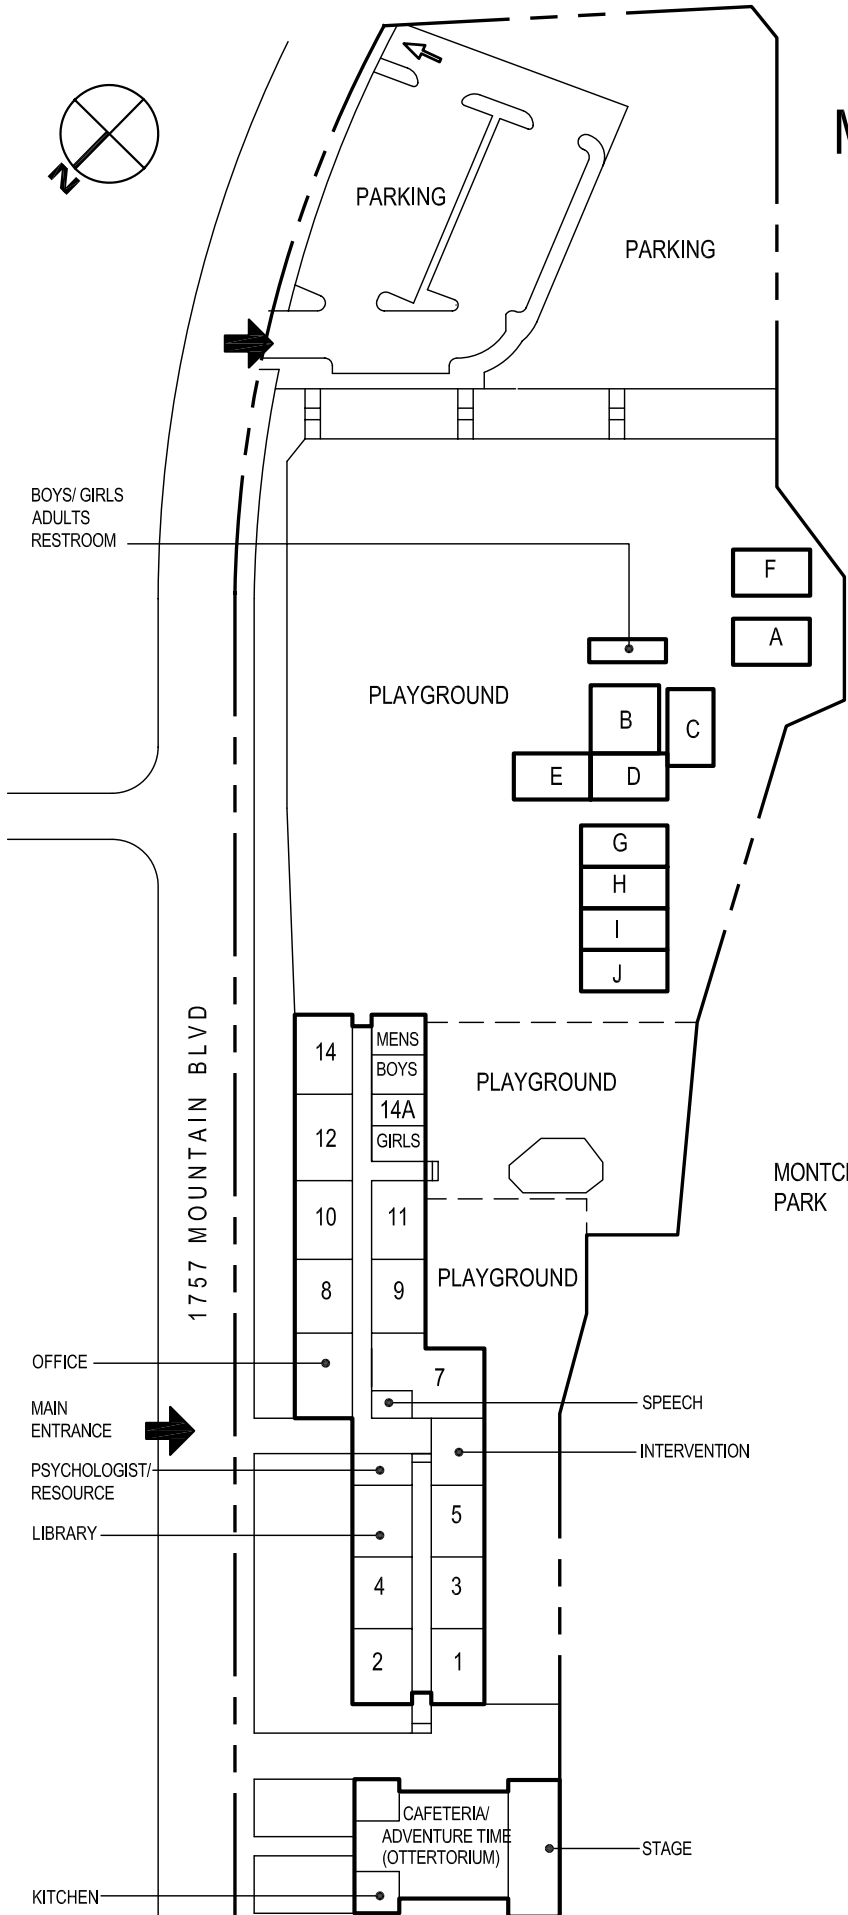

MONTCLAIR ELEMENTARY SITE MAP

Room 1	Mrs. Bergren - 3rd Grade
Room 2	Mrs. Brookes - 5th Grade
Room 3	Mrs. Pearson - 4th Grade
Room 4	Ms. Chanter - 4th Grade
Room 5	Ms. Spingarn - 5th Grade
Room 7	Ms. Nicola - Kindergarten
Room 8	Ms. Seltzer - Kindergarten
Room 9	Mr. Gomez - 1st Grade
Room 10	Ms. Morozumi - 1st Grade
Room 11	Mrs. Buty- Kindergarten
Room 12	Ms. Norris - 1st Grade
Room 14	Ms. Green - Kindergarten
Room 14A	Mrs. Cruz
Portable A	Mrs. Metoyer - 3rd Grade
Portable B	Ms. Rubini - PreK/ Special Needs
Portable C	Art
Portable D	Language League
Portable E	Computers
Portable F	Ms. Woodruff - 3rd Grade
Portable G	Mr. Koltiska - 2nd Grade
Portable H	Ms. Littlejohn - 2nd Grade
Portable I	Mrs. Peare - 2nd Grade
Portable J	Ms. Rasul - 2nd Grade
Resource	Ms. De Franco